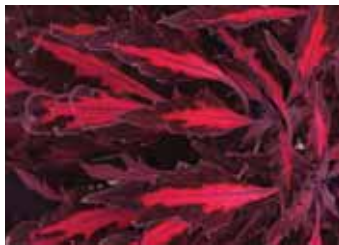

Coleus
*FlameThrower Adobo Pink ***NEW****
Height: 12-18" Width: 16-18"
80 mm Growcoon